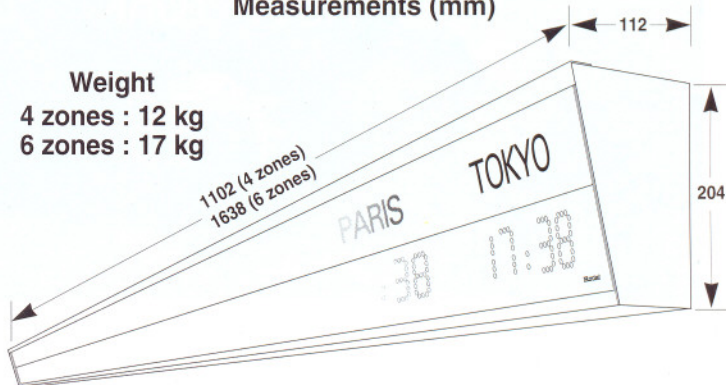

General Features :

- Black laquered aluminium panel, smoked plexiglas filter.
- Noiseless operation.
- Installation : Wall mounting or ceiling mounting with a single or double face arm.
- Time display height : 5 cm Readability : 25 m.
- Zone names in white letters, height 3 cm.
- Power supply 240 Volt 50 Hz.
- Power consumption : < 30 VA (4 zones)
< 40 VA (6 zones)

Wiring

Measurements (mm)

Weight
4 zones : 12 kg
6 zones : 17 kg

Single or double face ceiling mounting