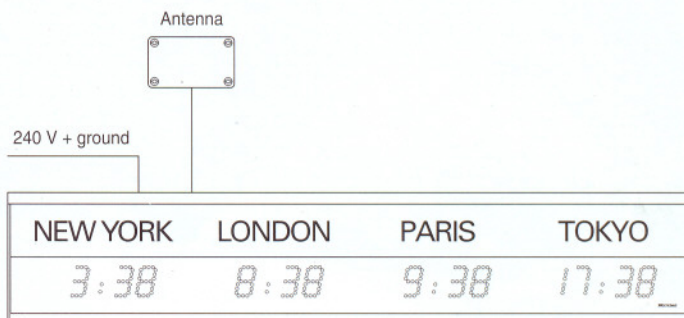

The WORLD *Style* displays the official time for 4 or 6 geographic locations of your choice.

It enhances both reception and work areas in hotels, travel agencies, banks, tourist offices and conference halls. Its discreet design means that it can be integrated into all interior decors.

Winter / summer changeover dates are pre-programmed for all locations for an indefinite period into the future, so no intervention is required from you.

Installation of the WORLD *Style* comprises fixing to the wall or ceiling and connecting up the mains supply. No further cabling is needed.

The WORLD *Style* can be radio synchronised (using an external antenna) and can also synchronise several other WORLD *Style* clocks (using 2-core cable).

Three models are available :

- i) "NEW YORK LONDON PARIS TOKYO" red LED digit display.
- ii) 4 locations of your choice { red, green or yellow
- iii) 6 locations of your choice { LED digit display.

General Features :

- Black laquered aluminium panel, smoked plexiglas filter.
- Noiseless operation.
- Installation : Wall mounting or ceiling mounting with a single or double face arm.
- Time display height : 5 cm Readability : 25 m.
- Zone names in white letters, height 3 cm.
- Power supply 240 Volt 50 Hz.
- Power consumption : < 30 VA (4 zones)
  < 40 VA (6 zones)

Wiring

Measurements (mm)

Weight
4 zones : 12 kg
6 zones : 17 kg

Single or double face ceiling mounting