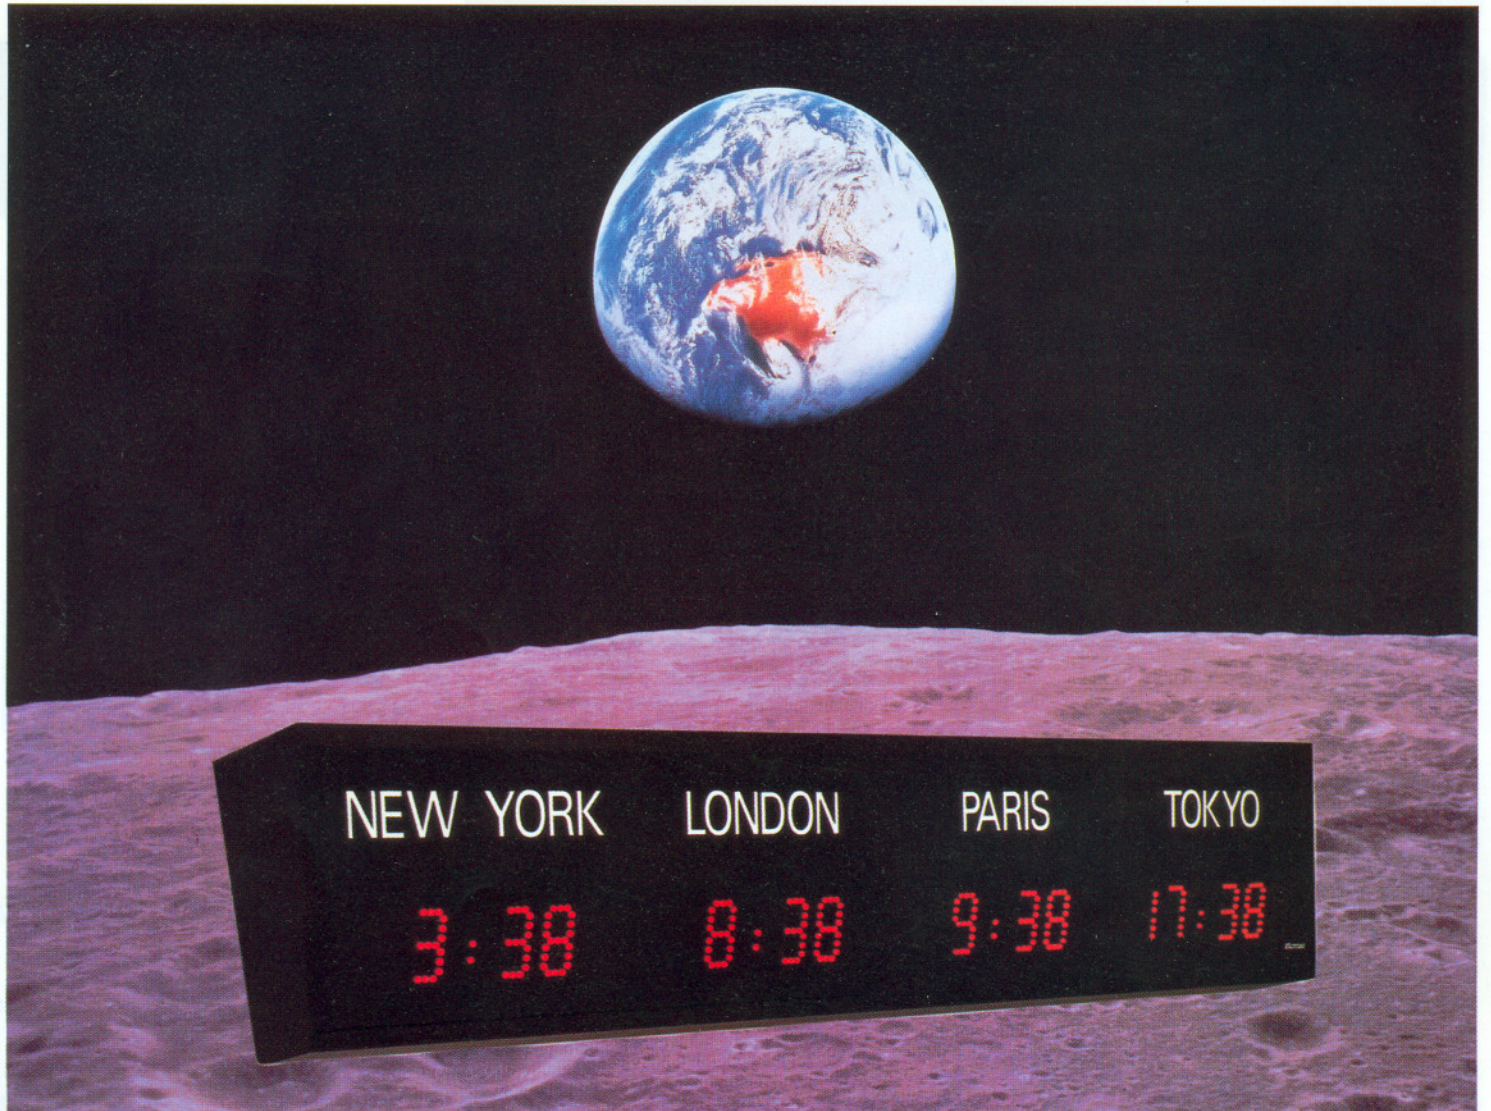

WORLD *Style*

Multi-time zone display clock

Bodet

The WORLD *Style* displays the official time for 4 or 6 geographic locations of your choice.

It enhances both reception and work areas in hotels, travel agencies, banks, tourist offices and conference halls. Its discreet design means that it can be integrated into all interior decors.

The WORLD *Style* can be radio synchronised (using an external antenna) and can also synchronise several other WORLD *Style* clocks (using 2-core cable).

Three models are available :

- i) "NEW YORK LONDON PARIS TOKYO" red LED digit display.
- ii) 4 locations of your choice { red, green or yellow
- iii) 6 locations of your choice { LED digit display.

General Features :

- Black laquered aluminium panel, smoked plexiglas filter.
- Noiseless operation.
- Installation : Wall mounting or ceiling mounting with a single or double face arm.
- Time display height : 5 cm Readability : 25 m.
- Zone names in white letters, height 3 cm.
- Power supply 240 Volt 50 Hz.
- Power consumption : < 30 VA (4 zones)
< 40 VA (6 zones)